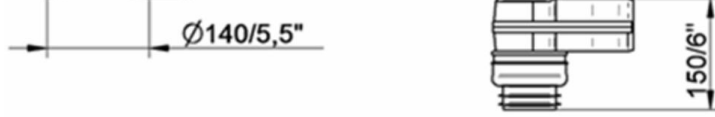

Nederman

ชุดแขนดูดควันและกลิ่นแบบตั้งโต๊ะ Bench Top Extraction Kits

EK 500 Arm(s): 1 x FX 32 arm Hood(s): 1 x dome hood 1/2 Hose: Ø 45 mm (1 1/4 inch), 3000 mm (118 inch) length Max. airflow: 45 m³/h (26.5 cfm) EK 1000 Arm(s): 2 x FX 32 arm Hood(s): 2 x dome hood 1/2 Hose: Ø 45 mm (1 1/4 inch), 3000 mm (118 inch) length Max. airflow: 42 m³/h (25 cfm) EK 1500 Arm(s): 3 x FX 32 arm Hood(s): 3 x dome hood 1/2 Hose: Ø 45 mm (1 1/4 inch), 3000 mm (118 inch) length Max. airflow: 38 m³/h (22.4 cfm)