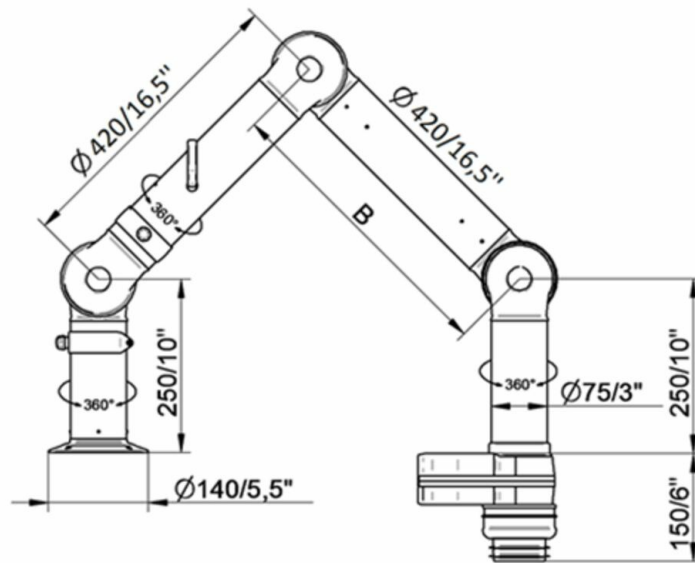

EK 3000 Arm(s): 1 x FX2 75 arm Hood(s): 1 x mini hood Hose: Ø 100 mm (4 inch), 3000 mm (118 inch) length Max. airflow: 150 m³/h (88.3 cfm)