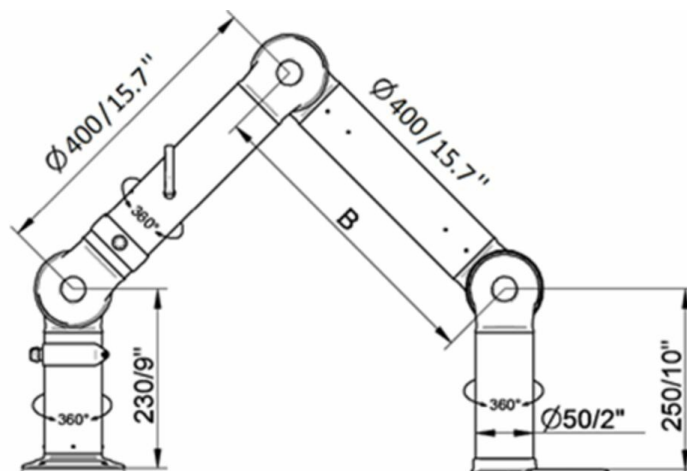

Nederman

ชุดแขนดูดควันและกลิ่นแบบตั้งโต๊ะ Bench Top Extraction Kits

EK 500 Arm(s): 1 x FX 32 arm Hood(s): 1 x dome hood 1/2 Hose: Ø 45 mm (1 1/4 inch), 3000 mm (118 inch) length Max. airflow: 45 m³/h (26.5 cfm) EK 1000 Arm(s): 2 x FX 32 arm Hood(s): 2 x dome hood 1/2 Hose: Ø 45 mm (1 1/4 inch), 3000 mm (118 inch) length Max. airflow: 42 m³/h (25 cfm) EK 1500 Arm(s): 3 x FX 32 arm Hood(s): 3 x dome hood 1/2 Hose: Ø 45 mm (1 1/4 inch), 3000 mm (118 inch) length Max. airflow: 38 m³/h (22.4 cfm)