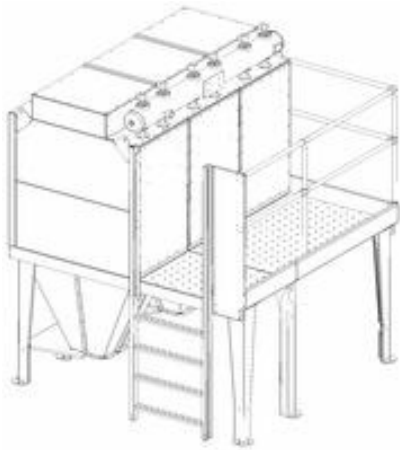

Platform for FM filter

Platforms for every FM filter size can be delivered

Platform for FM filter

Platforms for every FM filter size can be delivered. The platform is very wide.

Description:

The platform is made of galvanized steel plates. The ladder can be mounted either at the left or at the right gable. The railing is made of 1" galvanized steel tube. In connection with the mounting of the platform the legs of the FM filter must be mounted along the front edge of the platform. The foundation must fit the dimensions of the platform and the filter.

Platform for FM filter

Models

	Item no	Weight (kg)
	5501356	85
	5501357	119
	5501358	149
	5501359	177
	5501373	149
	5501374	177

Filter size	A (mm)
FM – 2 modules	655
FM – 4 modules	1,304
FM – 6 modules	1,955
FM – 8 modules	2,605
FM – 6 module single outlet hopper	1,955
FM – 8 module single outlet hopper	2,605