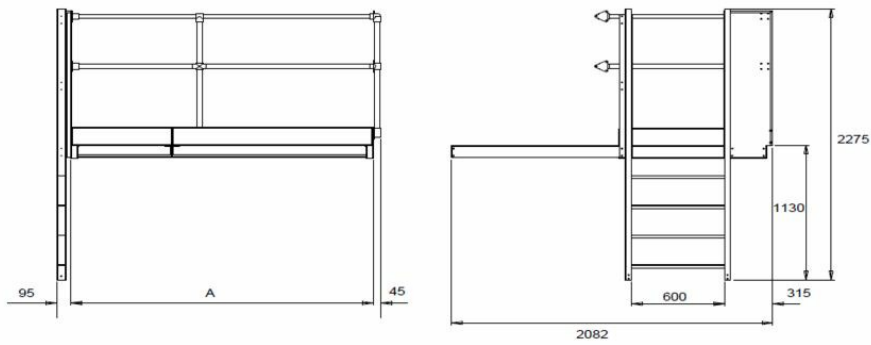

Platform for FM filter

Platforms for every FM filter size can be delivered

Platform for FM filter

Platforms for every FM filter size can be delivered. The platform is very wide.

Description:

The platform is made of galvanized steel plates. The ladder can be mounted either at the left or at the right gable. The railing is made of 1" galvanized steel tube. In connection with the mounting of the platform the legs of the FM filter must be mounted along the front edge of the platform. The foundation must fit the dimensions of the platform and the filter.

Platform for FM filter

Models

	Item no	Weight (kg)
	5501356	85
	5501357	119
	5501358	149
	5501359	177
	5501373	149
	5501374	177

Filter size	A (mm)
FM – 2 modules	655
FM – 4 modules	1,304
FM – 6 modules	1,955
FM – 8 modules	2,605
FM – 6 module single outlet hopper	1,955
FM – 8 module single outlet hopper	2,605