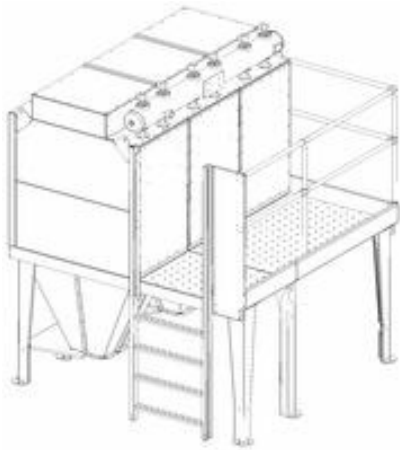

Platform for FM filter

Platforms for every FM filter size can be delivered

Platform for FM filter

Platforms for every FM filter size can be delivered. The platform is very wide.

Description:

The platform is made of galvanized steel plates. The ladder can be mounted either at the left or at the right gable. The railing is made of 1" galvanized steel tube. In connection with the mounting of the platform the legs of the FM filter must be mounted along the front edge of the platform. The foundation must fit the dimensions of the platform and the filter.

Platform for FM filter

Modèles

	Référence	Poids (kg)
	5501356	85
	5501357	119
	5501358	149
	5501359	177
	5501373	149
	5501374	177

Filter size	A (mm)
FM – 2 modules	655
FM – 4 modules	1,304
FM – 6 modules	1,955
FM – 8 modules	2,605
FM – 6 module single outlet hopper	1,955
FM – 8 module single outlet hopper	2,605