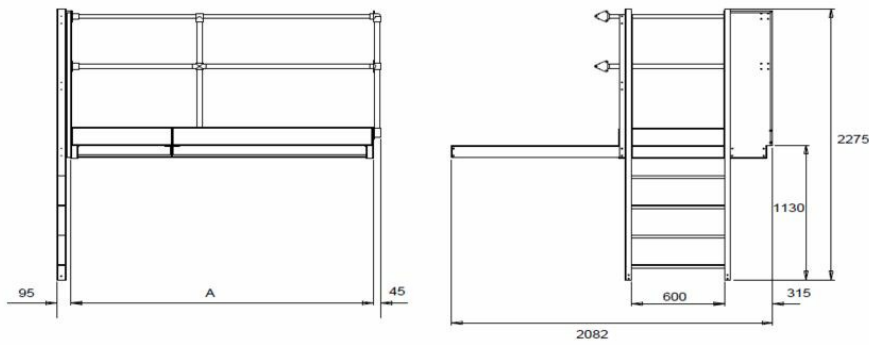

Platform for FM filter

Platforms for every FM filter size can be delivered

Platform for FM filter

Platforms for every FM filter size can be delivered. The platform is very wide.

Description:

The platform is made of galvanized steel plates. The ladder can be mounted either at the left or at the right gable. The railing is made of 1" galvanized steel tube. In connection with the mounting of the platform the legs of the FM filter must be mounted along the front edge of the platform. The foundation must fit the dimensions of the platform and the filter.

Platform for FM filter

Modèles

	Référence	Poids (kg)
	5501356	85
	5501357	119
	5501358	149
	5501359	177
	5501373	149
	5501374	177

Filter size	A (mm)
FM – 2 modules	655
FM – 4 modules	1,304
FM – 6 modules	1,955
FM – 8 modules	2,605
FM – 6 module single outlet hopper	1,955
FM – 8 module single outlet hopper	2,605