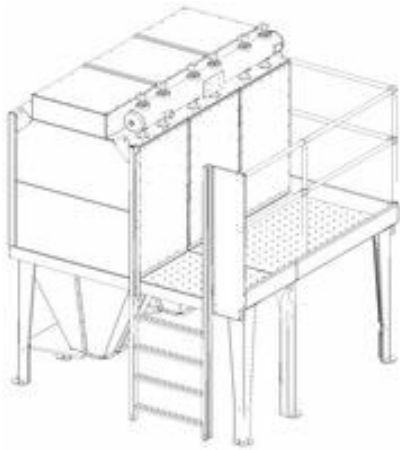

Platform for FM filter

Platforms for every FM filter size can be delivered