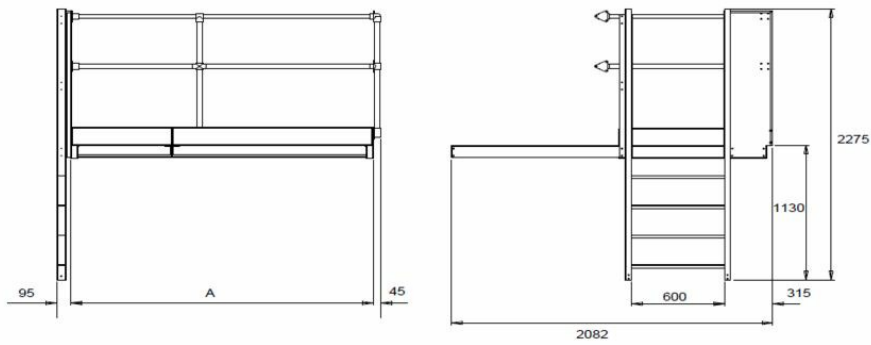

Filter size	A (mm)
FM – 2 modules	655
FM – 4 modules	1,304
FM – 6 modules	1,955
FM – 8 modules	2,605
FM – 6 module single outlet hopper	1,955
FM – 8 module single outlet hopper	2,605

* The specified weight is for a standard ladder. Add 28 kg per extra 2 m ladder.