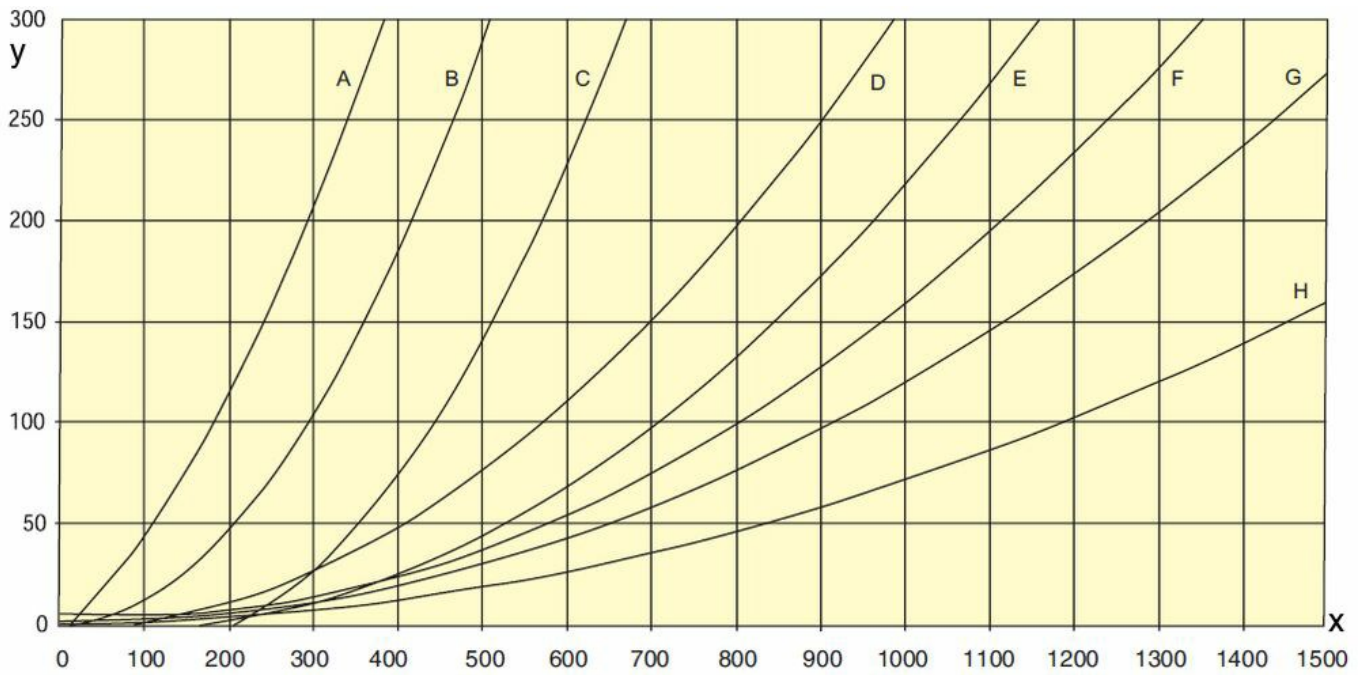

Y = Pressure drop Pa/m X = Airflow m³/h A = Ø75 mm (3") on reel B = Ø75 mm (3") straight C = Ø100 mm (4") on reel D = Ø125 mm (5") on reel E = Ø100 mm (4") straight F = Ø150 mm (6") on reel G = Ø125 mm (5") straight H = Ø150 mm (6") straight